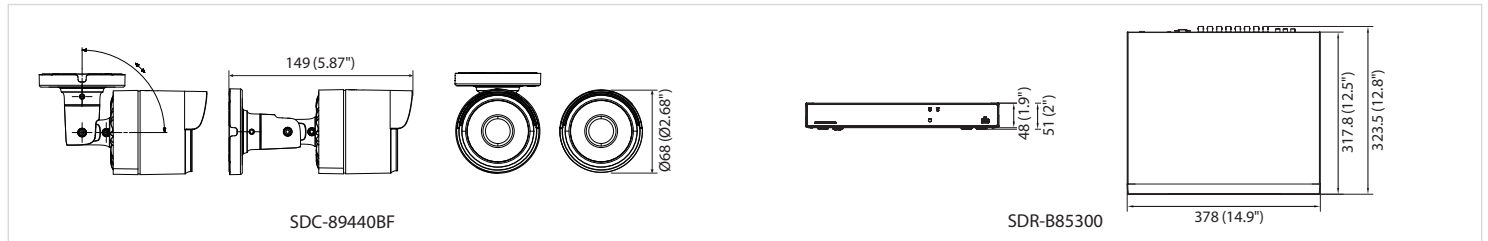

### DVR Features

SDC-89440BF	
<b>PERFORMANCE</b>	
Resolution	2,560 x 1,440
Min. Illumination	0 Lux (IR LED On)
Camera Output	BNC
<b>LENS</b>	
Focal Length	3.6mm
Max. Aperture Ratio	F2.0 ± 5%
Angular Field of View	105°
<b>OPERATIONAL</b>	
Wide Dynamic Range	D-WDR
Digital Noise Reduction	2DNR
Day & Night	TRUE D/N, Auto
IR Distance	25m(82ft) (Total darkness) / 40m(130ft) (Ambient lighting)
<b>GENERAL</b>	
Ingress Protection	IP66
Operating Temperature / Humidity	-30°C ~ +50°C (-22°F ~ +122°F) / Less than 90% RH * Startup : -10°C ~ +50°C (14°F ~ 122°F)
Input Voltage / Current	DC 12V / 2A
Power Consumption	5W (IR LEDS ON)
Dimension (Ø x D)	Ø68 x D149mm (Ø2.68" x 5.87")
Weight (With HDD)	0.32Kg (0.71lb)

## Dimensions

Unit : mm (inch)